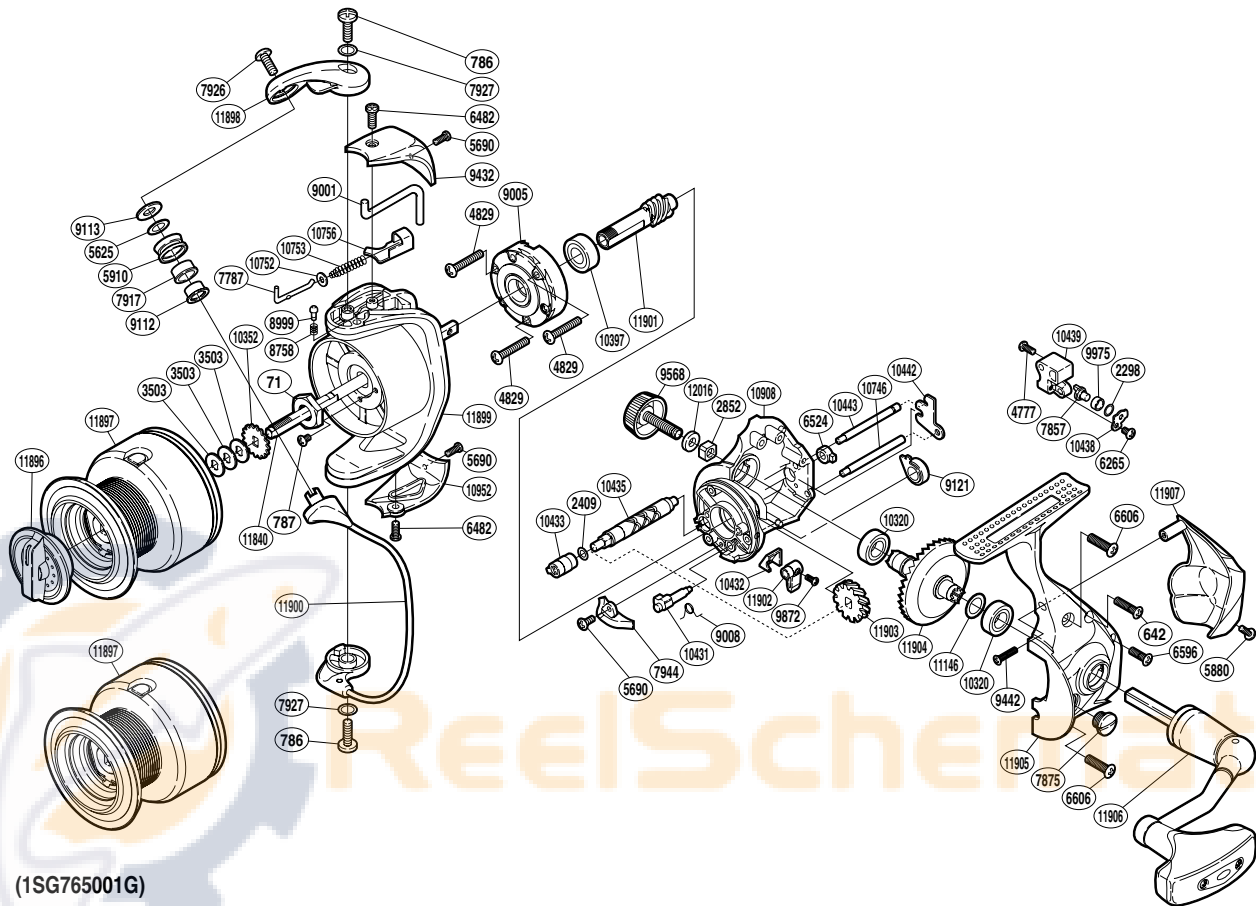

# SHIMANO

TECHNIUM SA-RB

TEC-5000FB

(1SG765001G)

Part No.	Description	Part No.	Description	Part No.	Description
RD 0071	Rotor Nut	RD 7927	Washer	RD10442	Worm Shaft Retainer
RD 0642	Screw	RD 7944	Bail Trip Strike	RD10443	Oscillating Guide
RD 0786	Screw	RD 8758	Click Spring	RD10746	Oscillating Guide B
RD 0787	Screw	RD 8999	Click Pin	RD10752	Spring Guide A Support
RD 2298	Spacer	RD 9001	Bail Trip Lever	RD10753	Bail Spring
RD 2409	Spacer	RD 9005	Roller Clutch Assembly	RD10756	Bail Spring Seat
RD 2852	Handle Screw Lock	RD 9008	Anti-Reverse Cam Spring	RD10952	Bail Hold Support Guard
RD 3503	Spool Washer	RD 9112	Line Roller Collar	RD11146	Washer
RD 4777	Screw	RD 9113	Line Roller Washer	RD11840	Main Shaft
RD 4829	Screw	RD 9121	Bushing	RD11896	Drag Knob
RD 5625	Line Roller Spacer	RD 9432	Bail Spring Cover	RD11897	Spool Assembly
RD 5690	Screw	RD 9442	Screw	RD11898	Bail Arm
RD 5880	Screw	RD 9568	Handle Screw Cap	RD11899	Rotor
RD 5910	Line Roller	RD 9872	Screw	RD11900	Bail Assembly
RD 6265	Screw	RD 9975	Oscillating Slider Bushing	RD11901	Pinion Gear
RD 6482	Screw	RD10320	Ball Bearing	RD11902	Anti-Reverse Lever
RD 6524	Worm Bushing (rear)	RD10352	Spool Support	RD11903	Idle Gear
RD 6596	Screw	RD10397	Ball Bearing	RD11904	Drive Gear
RD 6606	Screw	RD10431	Anti-Reverse Cam	RD11905	Side Cover
RD 7787	Bail Spring Guide A	RD10432	Anti-Reverse Lever Cover	RD11906	Handle Assembly
RD 7857	Oscillating Pawl	RD10433	Worm Bushing (front)	RD11907	Rear Protector
RD 7875	Oil Cap	RD10435	Worm Shaft	RD11908	Body
RD 7917	Line Roller Bushing	RD10438	Oscillating Pawl Cover	RD12016	Handle Lock Washer
RD 7926	Screw	RD10439	Oscillating Slider		

(190731)